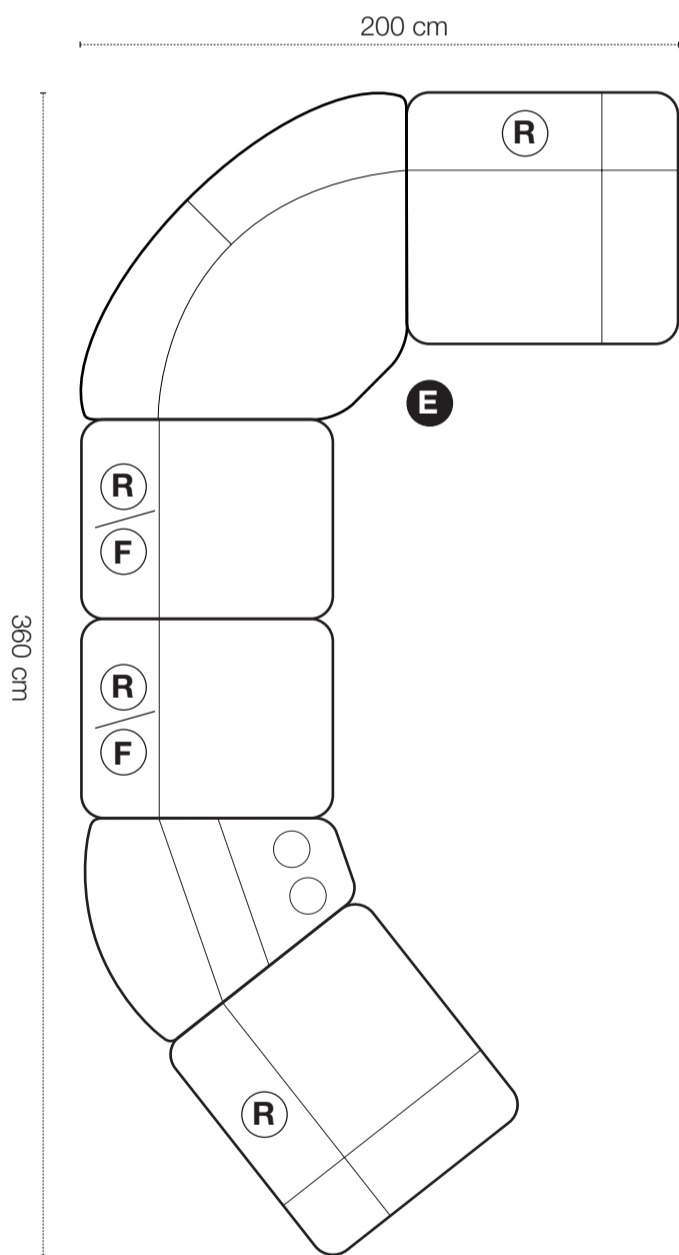

# ARIZONA

- R = Recliner
- F = Fast
- S = Snurr
- B = Fällbar rygg

2-sits

3-sits