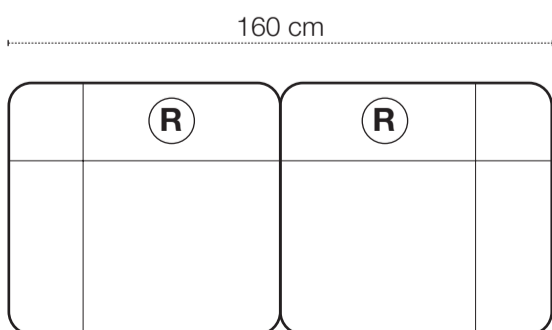

# ARIZONA

- R = Recliner
- F = Fast
- S = Snurr
- B = Fällbar rygg

2-sits

3-sits