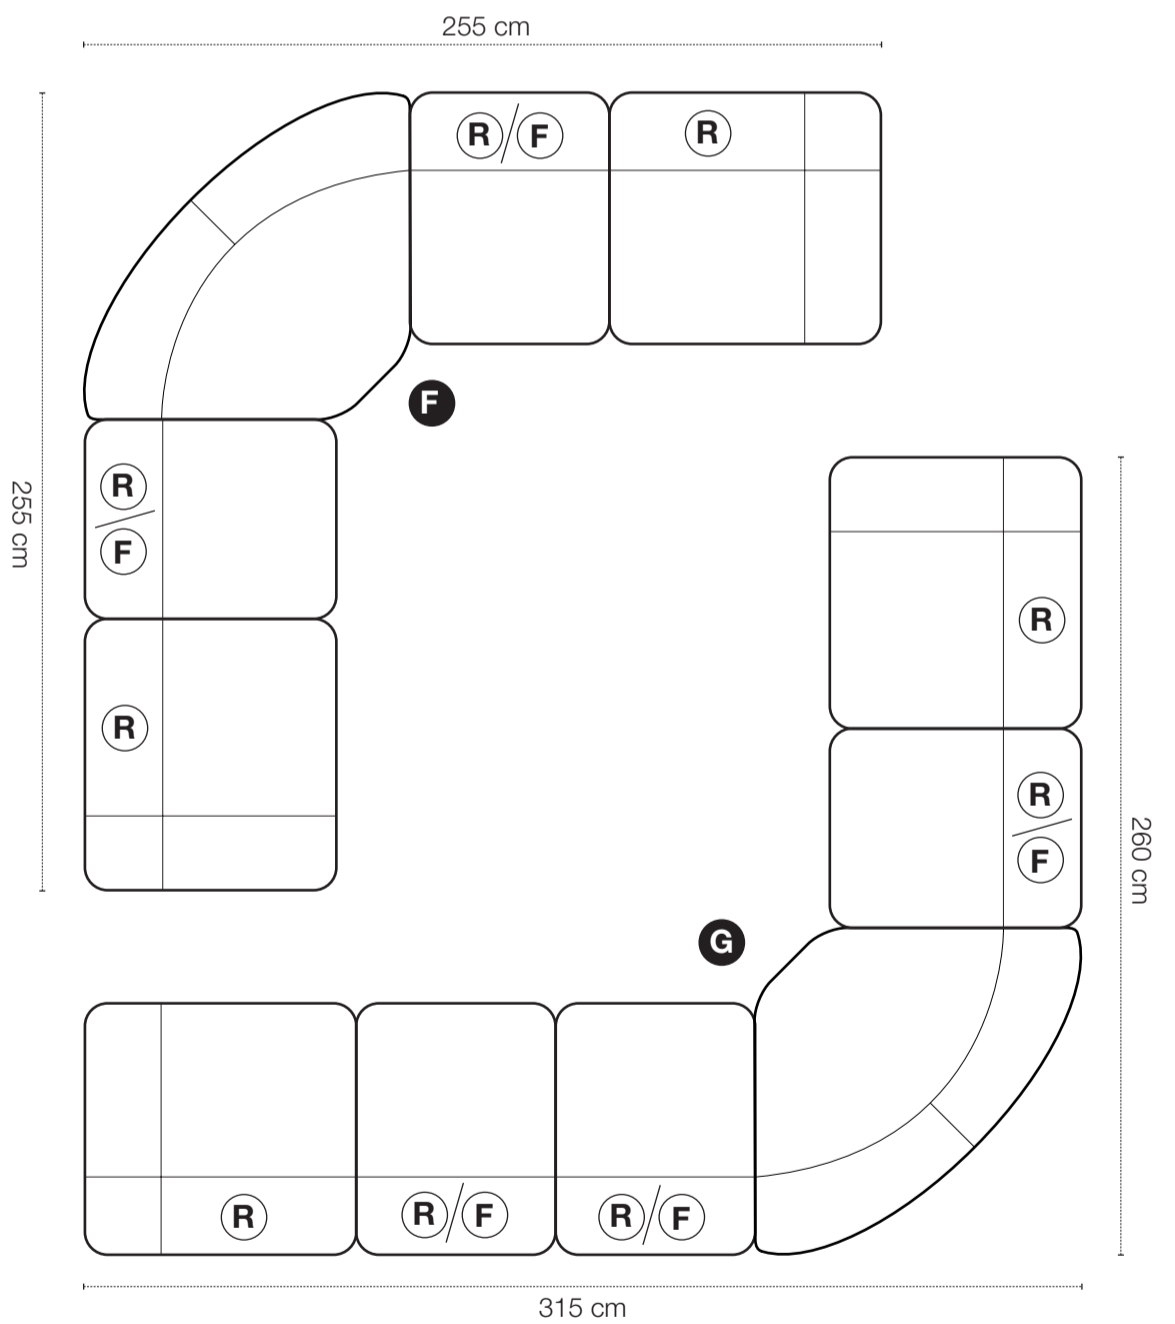

# ARIZONA

- R = Recliner
- F = Fast
- S = Snurr
- B = Fällbar rygg

2-sits

3-sits