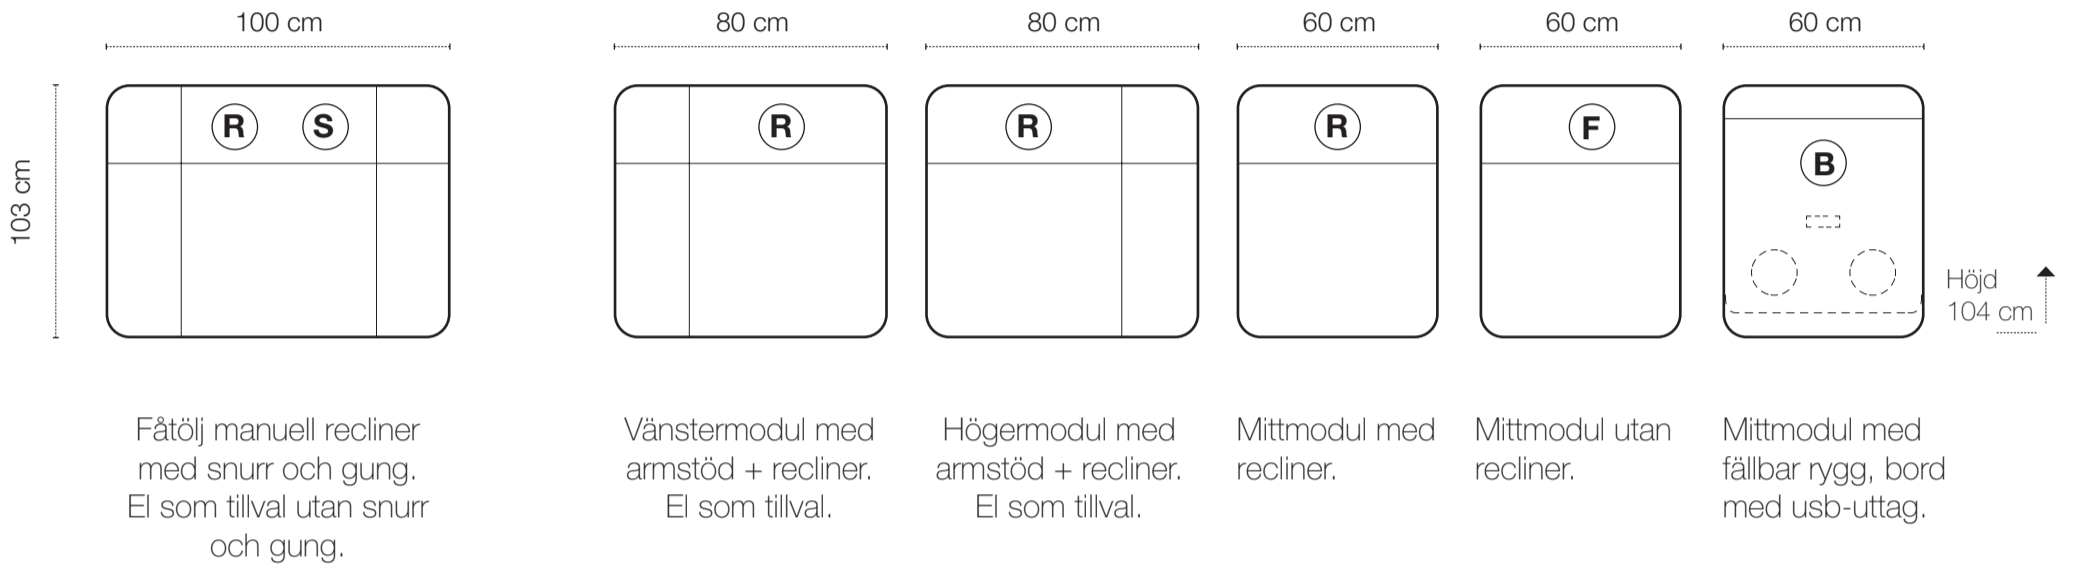

HAGA GRUPPEN

ARIZONA

R = Recliner
F = Fast
S = Snurr
B = Fällbar rygg

Grundmoduler