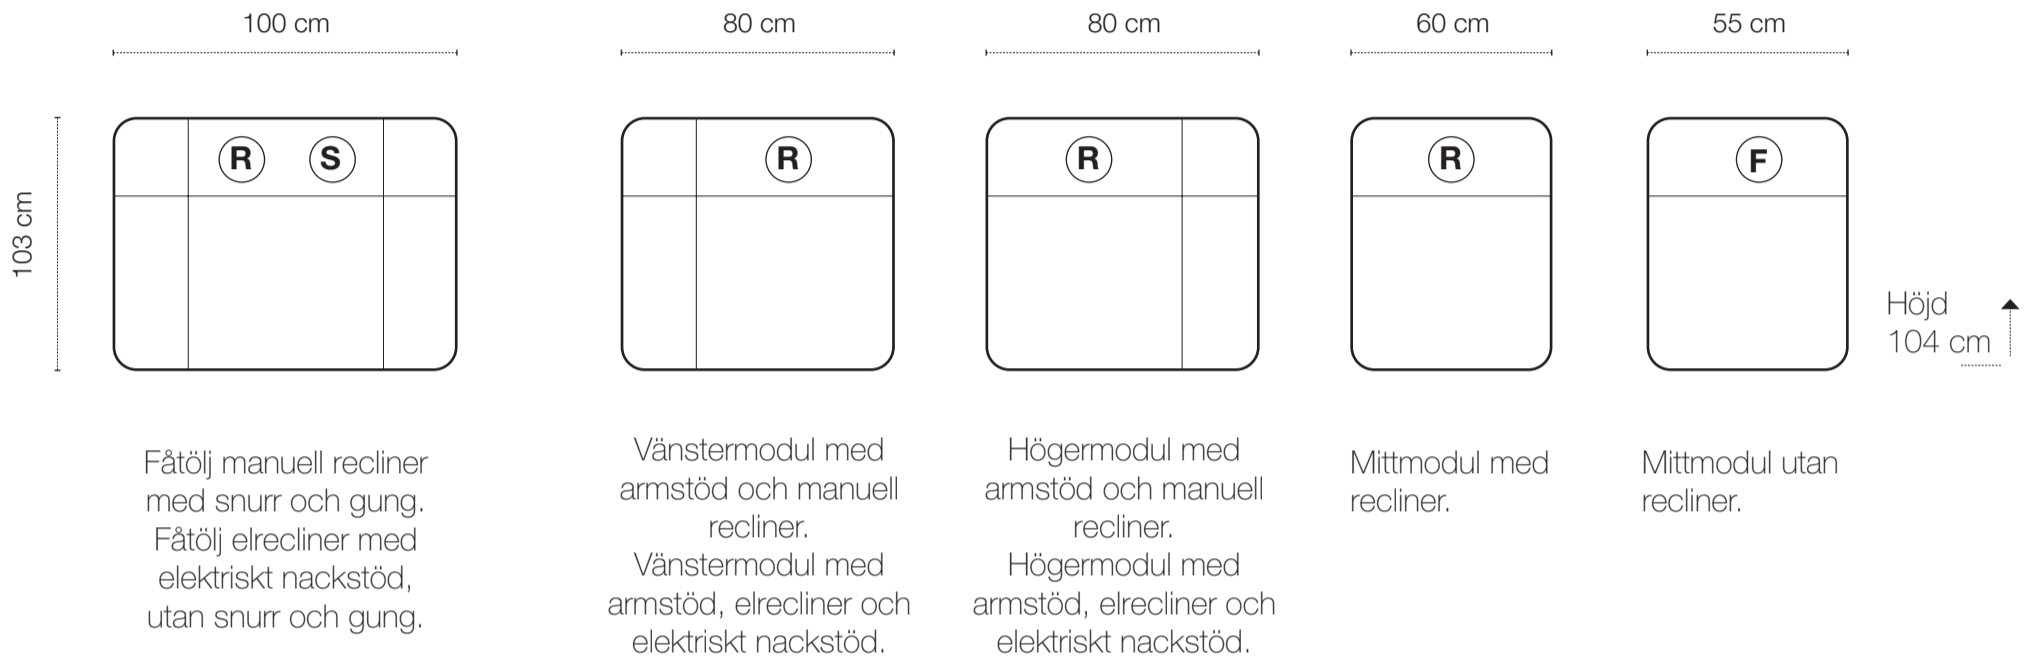

R = Recliner
F = Fast
S = Snurr

Grundmoduler