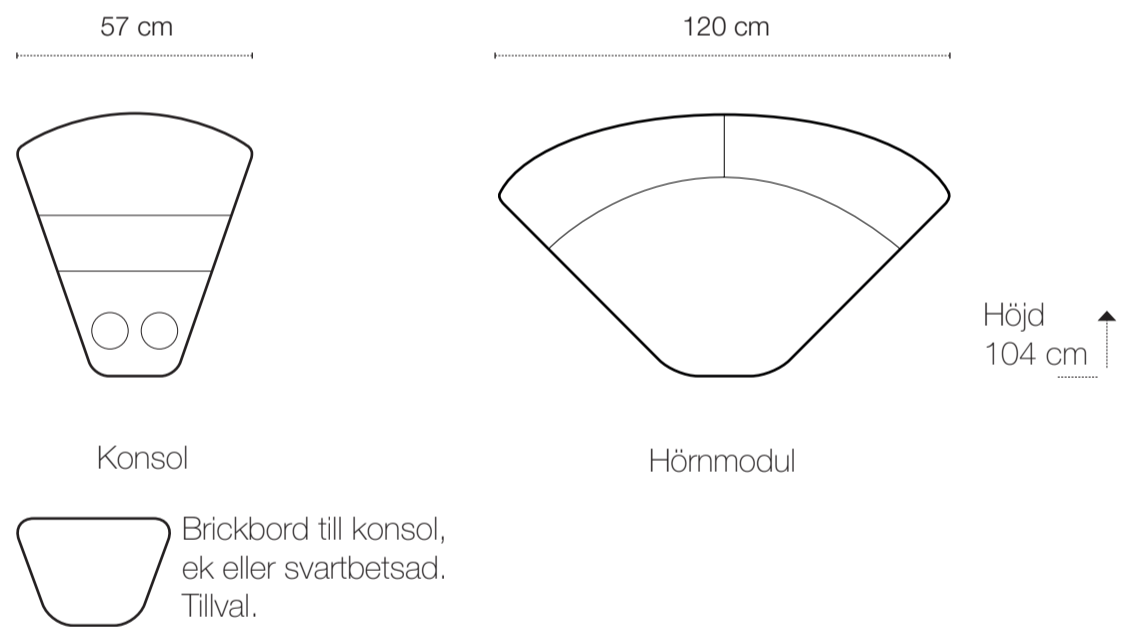

R = Recliner
F = Fast
S = Snurr

Grundmoduler